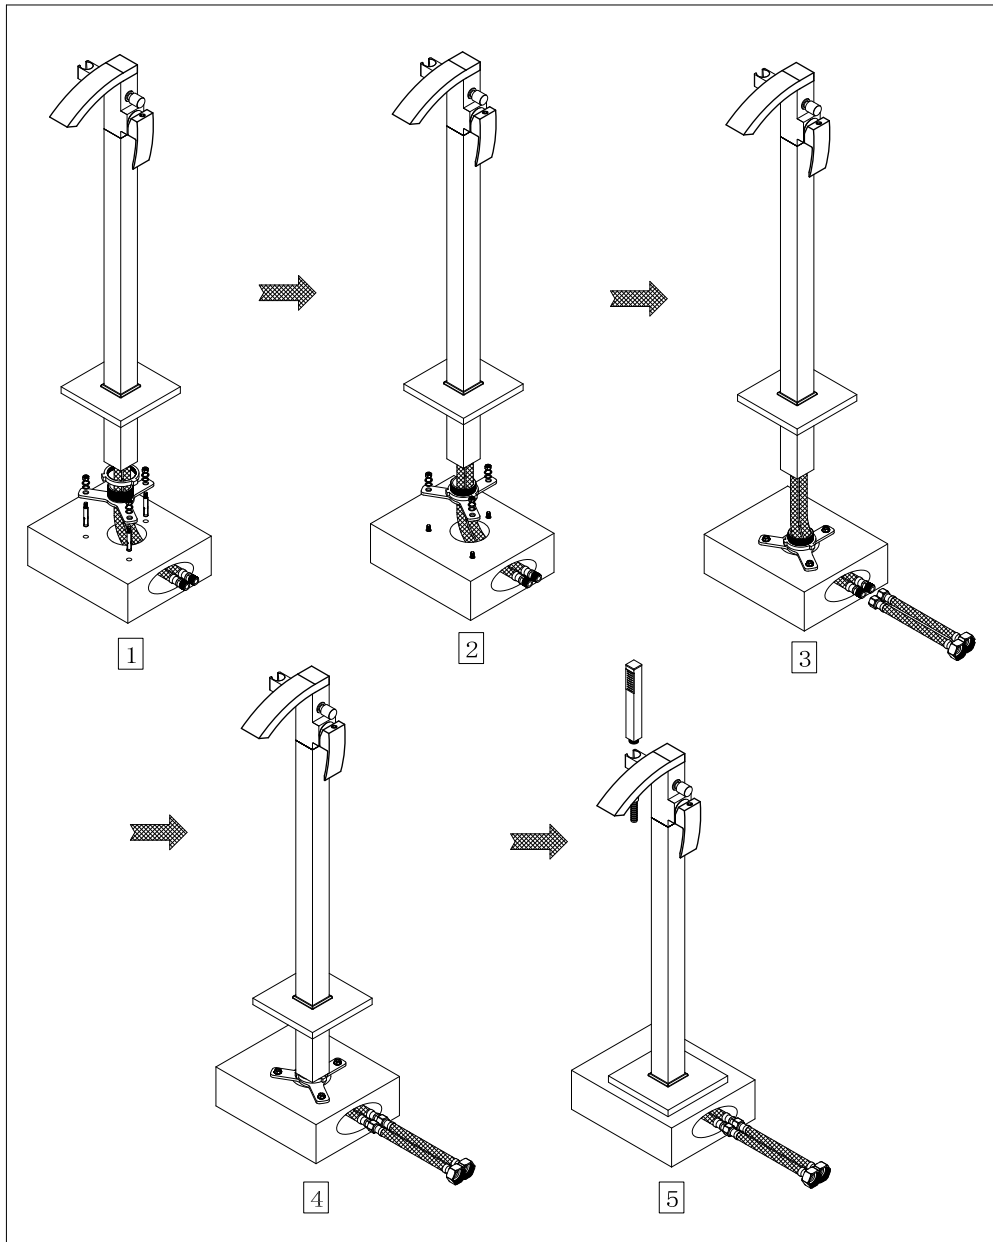

WAVE FREESTANDING BATH FILLER

Art NO: BeBa-26712

Installation

Technique drawing

Explosion drawing