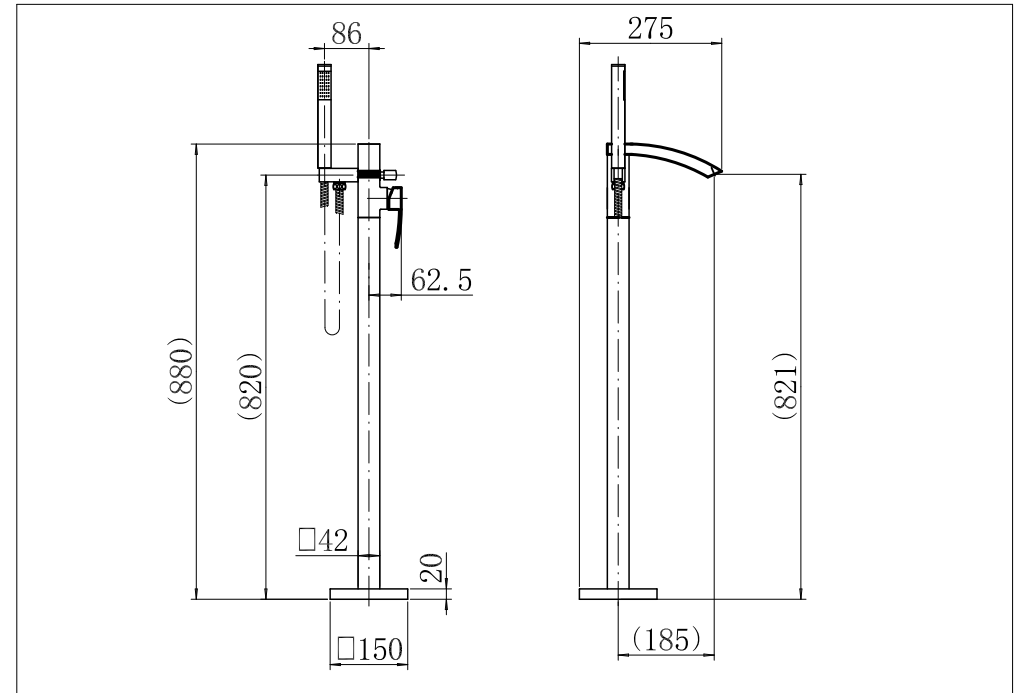

WAVE FREESTANDING BATH FILLER

Art NO: BeBa-26712

Installation

Technique drawing

Explosion drawing